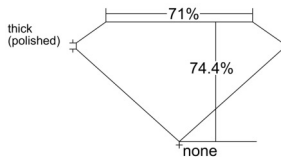

GIA®

FACSIMILE

GIA REPORT 2554225448

Verify this report at GIA.edu

GIA NATURAL DIAMOND DOSSIER®

May 30, 2026
GIA Report Number 2554225448
Shape and Cutting Style ..... Square Modified Brilliant
Measurements ..... 4.55 x 4.49 x 3.34 mm

GRADING RESULTS

Carat Weight ..... 0.61 carat
Color Grade ..... G
Clarity Grade VS2

ADDITIONAL GRADING INFORMATION

Polish ..... Excellent
Symmetry ..... Very Good
Fluorescence ..... None
Clarity Characteristics ..... Cloud, Crystal
Inscription(s): GIA 2554225448

PROPORTIONS

Profile not to actual proportions

GRADING SCALES

GIA COLOR SCALE		GIA CLARITY SCALE			
COLORLESS	D	VERY VERY SLIGHTLY INCLUDED	FLAWLESS		
	E		INTERNALLY FLAWLESS		
	F	VERY SLIGHTLY INCLUDED	VVS₁		
	G		VVS₂		
	H		VS₁		
	NEAR COLORLESS	I	SLIGHTLY INCLUDED	VS₂	
		J		SI₁	
		FAINT	K	INCLUDED	SI₂
			L		I₁
			M		I₂
VERT LIGHT	N	INCLUDED	I₃		
	O				
	P				
	Q				
	R				
	S				
	T				
LIGHT	U				
	V				
	W				
	X				
Y					
Z