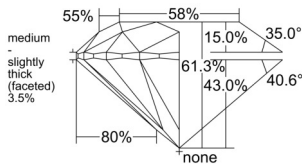

GIA®

FACSIMILE

GIA REPORT 2554216329

Verify this report at GIA.edu

GIA NATURAL DIAMOND DOSSIER®

May 11, 2026
GIA Report Number 2554216329
Shape and Cutting Style ..... Round Brilliant
Measurements ..... 5.08 - 5.11 x 3.12 mm

GRADING RESULTS

Carat Weight ..... 0.50 carat
Color Grade ..... F
Clarity Grade VS1
Cut Grade ..... Excellent

ADDITIONAL GRADING INFORMATION

Polish ..... Excellent
Symmetry ..... Excellent
Fluorescence ..... None
Clarity Characteristics..... Crystal, Cloud, Indented Natural
Inscription(s): GIA 2554216329

PROPORTIONS

GRADING SCALES

GIA COLOR SCALE

COLORLESS	D
	E
	F
	G
	H
	I
	J
NEAR COLORLESS	K
	L
FAIN	M
	N
	O
	P
VERY LIGHT	Q
	R
	S
	T
	U
	V
LIGHT	W
	X
	Y
	Z

GIA CLARITY SCALE

FLAWLESS	VERY VERY SLIGHTLY INCLUDED	VS₁	VS₂	VS₁	VS₂	SL₁	SL₂	I₁	I₂	I₃			
											VERY SLIGHTLY INCLUDED	SLIGHTLY INCLUDED	INCLUDED

GIA CUT SCALE

EXCELLENT
VERY GOOD
GOOD
FAIR
POOR