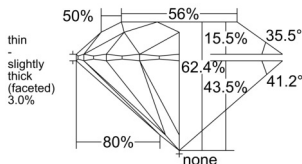

GIA®

FACSIMILE

GIA REPORT 2554212698

Verify this report at gia.edu

GIA NATURAL DIAMOND DOSSIER®

May 09, 2026
GIA Report Number 2554212698
Shape and Cutting Style ..... Round Brilliant
Measurements ..... 5.28 - 5.30 x 3.30 mm

GRADING RESULTS

Carat Weight ..... 0.56 carat
Color Grade ..... E
Clarity Grade VVS1
Cut Grade ..... Excellent

ADDITIONAL GRADING INFORMATION

Polish ..... Excellent
Symmetry ..... Excellent
Fluorescence ..... Very Strong Blue
Clarity Characteristics ..... Pinpoint
Inscription(s): GIA 2554212698

PROPORTIONS

GRADING SCALES

GIA COLOR SCALE	GIA CLARITY SCALE	GIA CUT SCALE
Colorless	Flawless	Excellent
Near Colorless	Internally Flawless	
Faint	VVS₁	Very Good
Very Light	VVS₂	
Light	VS₁	Good
	VS₂	
	SI₁	Fair
	SI₂	
	I₁	Poor
	I₂	
	I₃