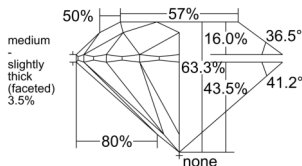

GIA®

FACSIMILE

GIA REPORT 2554205284

Verify this report at GIA.edu

GIA NATURAL DIAMOND DOSSIER®

May 07, 2026
GIA Report Number 2554205284
Shape and Cutting Style ..... Round Brilliant
Measurements ..... 5.63 - 5.65 x 3.57 mm

GRADING RESULTS

Carat Weight ..... 0.70 carat
Color Grade ..... G
Clarity Grade VVS2
Cut Grade ..... Excellent

ADDITIONAL GRADING INFORMATION

Polish ..... Excellent
Symmetry ..... Excellent
Fluorescence ..... None
Clarity Characteristics ..... Pinpoint, Cloud, Feather
Inscription(s): GIA 2554205284

PROPORTIONS

GRADING SCALES

GIA COLOR SCALE

COLORLESS	D
	E
	F
	G
	H
	I
	J
NEAR COLORLESS	K
	L
	M
Faint	N
	O
	P
	Q
	R
	S
	T
	U
	V
	W
	X
	Y
Light	Z

GIA CLARITY SCALE

FLAWLESS	INTERNAL FLAWLESS	
		FLAWLESS
VERY VERY SLIGHTLY INCLUDED	VVS₁	
	VVS₂	
VERY SLIGHTLY INCLUDED	VS₁	
	VS₂	
SLIGHTLY INCLUDED	SI₁	
	SI₂	
INCLUDED	I₁	
	I₂	
	I₃	

GIA CUT SCALE

EXCELLENT
VERY GOOD
GOOD
FAIR
POOR