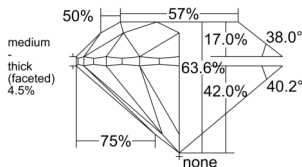

GIA®

FACSIMILE

GIA REPORT 2554203037

Verify this report at GIA.edu

GIA NATURAL DIAMOND DOSSIER®

May 09, 2026
GIA Report Number 2554203037
Shape and Cutting Style ..... Round Brilliant
Measurements ..... 5.80 - 5.84 x 3.70 mm

GRADING RESULTS

Carat Weight ..... 0.80 carat
Color Grade ..... N
Clarity Grade S11
Cut Grade ..... Very Good

ADDITIONAL GRADING INFORMATION

Polish ..... Excellent
Symmetry ..... Excellent
Fluorescence ..... Faint
Clarity Characteristics ..... Crystal
Inscription(s): GIA 2554203037

PROPORTIONS

Profile to actual proportions

GRADING SCALES

GIA COLOR SCALE

COLORLESS	D
	E
	F
	G
	H
	I
	J
NEAR COLORLESS	K
	L
FAIN	M
	N
	O
	P
	R
	S
	T
	U
	V
	W
	X
	Y
LIGHT	Z

GIA CLARITY SCALE

VERY VERY SLIGHTLY INCLUDED	FLAWLESS
	INTERNALLY FLAWLESS
VERY SLIGHTLY INCLUDED	VVS₁
	VVS₂
SLIGHTLY INCLUDED	VS₁
	VS₂
INCLUDED	I₁
	I₂
	I₃

GIA CUT SCALE

EXCELLENT
VERY GOOD
GOOD
FAIR
POOR