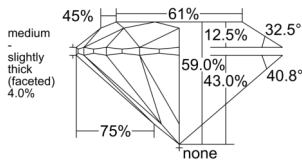

GIA®

FACSIMILE

GIA REPORT 2554199566

Verify this report at GIA.edu

GIA NATURAL DIAMOND DOSSIER®

May 08, 2026
GIA Report Number 2554199566
Shape and Cutting Style ..... Round Brilliant
Measurements ..... 5.78 - 5.81 x 3.42 mm

GRADING RESULTS

Carat Weight ..... 0.70 carat
Color Grade ..... G
Clarity Grade VVS1
Cut Grade ..... Excellent

ADDITIONAL GRADING INFORMATION

Polish ..... Excellent
Symmetry ..... Excellent
Fluorescence ..... None
Clarity Characteristics ..... Pinpoint
Inscription(s): GIA 2554199566

PROPORTIONS

Profile to actual proportions

GRADING SCALES

GIA COLOR SCALE	GIA CLARITY SCALE	GIA CUT SCALE	
D	FLAWLESS	EXCELLENT	
E	INTERNALLY FLAWLESS		
F		VVS₁	VERY GOOD
G	VVS₂		
H	VS₁	GOOD	
I	VS₂		
J	SI₁	FAIR	
K	SI₂		
L	I₁	POOR	
M			
N			
O	I₂		
P			
Q	I₃		
R			
S			
T			
U			
V			
W			
X			
Y			
Z