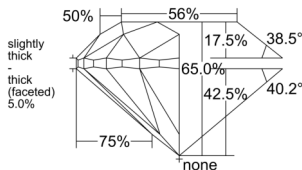

GIA®

FACSIMILE

GIA REPORT 2554196136

Verify this report at GIA.edu

GIA NATURAL DIAMOND DOSSIER®

May 09, 2026
GIA Report Number 2554196136
Shape and Cutting Style ..... Round Brilliant
Measurements ..... 5.52 - 5.56 x 3.60 mm

GRADING RESULTS

Carat Weight ..... 0.71 carat
Color Grade I
Clarity Grade VS2
Cut Grade ..... Very Good

ADDITIONAL GRADING INFORMATION

Polish ..... Excellent
Symmetry ..... Excellent
Fluorescence ..... Medium Blue
Clarity Characteristics ..... Cloud
Inscription(s): GIA 2554196136

PROPORTIONS

Profile to actual proportions