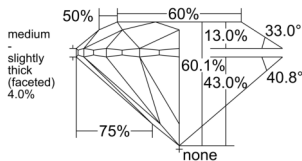

GIA®

FACSIMILE

GIA NATURAL DIAMOND DOSSIER®

May 06, 2026
GIA Report Number 2554192957
Shape and Cutting Style ..... Round Brilliant
Measurements ..... 4.75 - 4.77 x 2.86 mm

GRADING RESULTS

Carat Weight ..... 0.40 carat
Color Grade ..... D
Clarity Grade VVS2
Cut Grade ..... Excellent

ADDITIONAL GRADING INFORMATION

Polish ..... Excellent
Symmetry ..... Excellent
Fluorescence ..... None
Clarity Characteristics ..... Pinpoint, Cloud
Inscription(s): GIA 2554192957

GIA REPORT 2554192957

Verify this report at GIA.edu

PROPORTIONS

Profile to actual proportions

GRADING SCALES

GIA COLOR SCALE	GIA CLARITY SCALE	GIA CUT SCALE	
D	FLAWLESS	EXCELLENT	
E	INTERNALLY FLAWLESS		
F		VVS₁	VERY GOOD
G	VVS₂		
H	VS₁	GOOD	
I	VS₂		
J	SI₁	FAIR	
K	SI₂		
L	I₁	POOR	
M			
N			
O	I₂		
P			
Q			
R	I₃		
S			
T			
U			
V			
W			
X			
Y			
Z