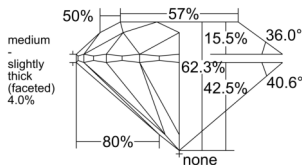

GIA®

FACSIMILE

GIA REPORT 2554191954

Verify this report at GIA.edu

GIA NATURAL DIAMOND DOSSIER®

May 06, 2026
GIA Report Number 2554191954
Shape and Cutting Style ..... Round Brilliant
Measurements ..... 5.18 - 5.21 x 3.24 mm

GRADING RESULTS

Carat Weight ..... 0.54 carat
Color Grade ..... F
Clarity Grade VS1
Cut Grade ..... Excellent

ADDITIONAL GRADING INFORMATION

Polish ..... Excellent
Symmetry ..... Excellent
Fluorescence ..... Medium Blue
Clarity Characteristics ..... Crystal, Needle, Pinpoint
Inscription(s): GIA 2554191954

PROPORTIONS

Profile to actual proportions

GRADING SCALES

GIA COLOR SCALE	GIA CLARITY SCALE	GIA CUT SCALE
COLOURLESS	FLAWLESS	EXCELLENT
D	FLAWLESS	
E	INTERNALLY FLAWLESS	VERY GOOD
F	VVS₁	
G	VVS₂	GOOD
H	VS₁	
I	VS₂	FAIR
J	SI₁	
K	SI₂	POOR
L	I₁	
M	I₂	
N	I₃	
O		
P		
Q		
R		
S		
T		
U		
V		
W		
X		
Y		
Z