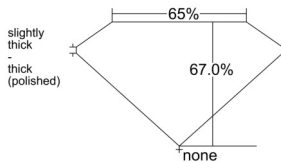

GIA®

FACSIMILE

GIA REPORT 2554191788

Verify this report at GIA.edu

GIA NATURAL DIAMOND DOSSIER®

May 07, 2026
GIA Report Number 2554191788
Shape and Cutting Style ..... **Cut-Cornered Rectangular Modified Brilliant**
Measurements ..... 5.48 x 3.98 x 2.66 mm

GRADING RESULTS

Carat Weight ..... 0.50 carat
Color Grade ..... D
Clarity Grade VS1

ADDITIONAL GRADING INFORMATION

Polish ..... Excellent
Symmetry ..... Very Good
Fluorescence ..... Faint
Clarity Characteristics ..... Crystal, Pinpoint
Inscription(s): GIA 2554191788

PROPORTIONS

Profile not to actual proportions

GRADING SCALES

GIA COLOR SCALE		GIA CLARITY SCALE			
COLORLESS	D	VERY VERY SLIGHTLY INCLUDED	FLAWLESS		
	E		INTERNALLY FLAWLESS		
	F		VVS₁		
	G		VVS₂		
	NEAR COLORLESS	H	VERY SLIGHTLY INCLUDED	VS₁	
		I		VS₂	
		FAINT	J	SLIGHTLY INCLUDED	SI₁
			K		SI₂
	L		I₁		
	VERTICALLY LIGHT		M	INCLUDED	I₂
N			I₃		
O					
P					
LIGHT	Q				
	R				
	S				
	T				
	U				
	Z