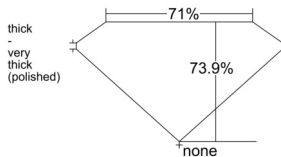

GIA®

FACSIMILE

GIA REPORT 2554191092

Verify this report at GIA.edu

GIA NATURAL DIAMOND DOSSIER®

May 06, 2026
GIA Report Number 2554191092
Shape and Cutting Style ..... **Square Modified Brilliant**
Measurements ..... 4.71 x 4.69 x 3.47 mm

GRADING RESULTS

Carat Weight ..... 0.70 carat
Color Grade ..... G
Clarity Grade VS2

ADDITIONAL GRADING INFORMATION

Polish ..... Excellent
Symmetry ..... Excellent
Fluorescence ..... None
Clarity Characteristics ..... Cloud
Inscription(s): GIA 2554191092

PROPORTIONS

Profile not to actual proportions

GRADING SCALES

GIA COLOR SCALE		GIA CLARITY SCALE			
COLORLESS	D	VERY VERY SLIGHTLY INCLUDED	FLAWLESS		
	E		INTERNALLY FLAWLESS		
	F	VERY SLIGHTLY INCLUDED	VVS₁		
	G		VVS₂		
	H		VS₁		
	NEAR COLORLESS	I	SLIGHTLY INCLUDED	VS₂	
		J		SI₁	
		FAINT	K	INCLUDED	SI₂
			L		I₁
			M		I₂
VERY LIGHT			N	INCLUDED	I₃
			O		
			P		
	Q				
LIGHT	R				
	S				
	T				
	U				
	V				
	Z