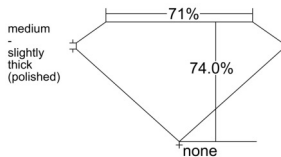

GIA®

FACSIMILE

GIA REPORT 2554178310

Verify this report at GIA.edu

GIA NATURAL DIAMOND DOSSIER®

May 05, 2026
GIA Report Number 2554178310
Shape and Cutting Style ..... **Square Modified Brilliant**
Measurements ..... 3.71 x 3.68 x 2.72 mm

GRADING RESULTS

Carat Weight ..... 0.30 carat
Color Grade ..... F
Clarity Grade VS1

ADDITIONAL GRADING INFORMATION

Polish ..... Excellent
Symmetry ..... Very Good
Fluorescence ..... None
Clarity Characteristics ..... Cloud
Inscription(s): GIA 2554178310

PROPORTIONS

Profile not to actual proportions

GRADING SCALES

GIA COLOR SCALE		GIA CLARITY SCALE			
COLORLESS	D	VERY VERY SLIGHTLY INCLUDED	FLAWLESS		
	E		INTERNALLY FLAWLESS		
	F	VERY SLIGHTLY INCLUDED	VVS₁		
	G		VVS₂		
	H		VS₁		
	NEAR COLORLESS	I	SLIGHTLY INCLUDED	VS₂	
		J		SI₁	
		FAINT	K	INCLUDED	SI₂
			L		I₁
			M		I₂
VERT LIGHT	N	LIGHT	I₃		
	O				
	P				
	Q				
	R