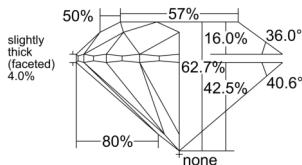

GIA®

FACSIMILE

GIA REPORT 2554172634

Verify this report at GIA.edu

GIA NATURAL DIAMOND DOSSIER®

May 04, 2026
GIA Report Number 2554172634
Shape and Cutting Style ..... Round Brilliant
Measurements ..... 5.04 - 5.07 x 3.17 mm

GRADING RESULTS

Carat Weight ..... 0.50 carat
Color Grade ..... E
Clarity Grade VVS2
Cut Grade ..... Excellent

ADDITIONAL GRADING INFORMATION

Polish ..... Excellent
Symmetry ..... Excellent
Fluorescence ..... Faint
Clarity Characteristics..... Cloud, Feather, Surface Graining
Inscription(s): GIA 2554172634

PROPORTIONS

Profile to actual proportions

GRADING SCALES

GIA COLOR SCALE

COLORED	D
	E
	F
	G
	H
	I
	J
NEAR COLORLESS	K
	L
	M
	N
	O
	P
	Q
	R
	S
	T
	U
	V
	W
	X
	Y
	Z

GIA CLARITY SCALE

FLAWLESS	VERY VERY SLIGHTLY INCLUDED	VVS₁	VVS₂	VS₁	VS₂	SI₁	SI₂	I₁	I₂	I₃	
											FLAWLESS
INTERNALLY FLAWLESS	VERY SLIGHTLY INCLUDED										

GIA CUT SCALE

EXCELLENT
VERY GOOD
GOOD
FAIR
POOR