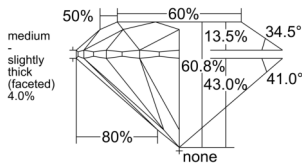

GIA®

FACSIMILE

GIA REPORT 2554170994

Verify this report at GIA.edu

GIA NATURAL DIAMOND DOSSIER®

May 06, 2026
GIA Report Number 2554170994
Shape and Cutting Style ..... Round Brilliant
Measurements ..... 4.87 - 4.90 x 2.97 mm

GRADING RESULTS

Carat Weight ..... 0.44 carat
Color Grade ..... F
Clarity Grade VS2
Cut Grade ..... Excellent

ADDITIONAL GRADING INFORMATION

Polish ..... Excellent
Symmetry ..... Excellent
Fluorescence ..... None
Clarity Characteristics ..... Crystal, Cloud, Feather
Inscription(s): GIA 2554170994

PROPORTIONS

GRADING SCALES

GIA COLOR SCALE

COLORLESS	D
	E
	F
	G
	H
	I
	J
NEAR COLORLESS	K
	L
	M
	N
	O
	P
	Q
	R
	S
	T
	U
	V
	W
	X
	Y
	Z

GIA CLARITY SCALE

FLAWLESS	VERY VERY SLIGHTLY INCLUDED	VS₁	VS₂	VS₁	VS₂	SL₁	SL₂	I₁	I₂	I₃											
											FLAWLESS	INTERNALLY FLAWLESS	VVS₁	VVS₂	VS₁	VS₂	SI₁	SI₂	I₁	I₂	I₃

GIA CUT SCALE

EXCELLENT
VERY GOOD
GOOD
FAIR
POOR