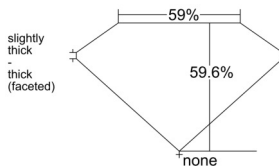

GIA®

FACSIMILE

GIA REPORT 2554169737

Verify this report at GIA.edu

GIA NATURAL DIAMOND DOSSIER®

May 02, 2026
GIA Report Number 2554169737
Shape and Cutting Style ..... Heart Brilliant
Measurements ..... 4.49 x 5.31 x 3.16 mm

GRADING RESULTS

Carat Weight ..... 0.44 carat
Color Grade ..... E
Clarity Grade VVS1

ADDITIONAL GRADING INFORMATION

Polish ..... Excellent
Symmetry ..... Excellent
Fluorescence ..... None
Clarity Characteristics ..... Pinpoint
Inscription(s): GIA 2554169737

PROPORTIONS

Profile not to actual proportions

GRADING SCALES

GIA COLOR SCALE		GIA CLARITY SCALE	
COLORLESS	D	VERY VERY SLIGHTLY INCLUDED	FLAWLESS
	E		INTERNALLY FLAWLESS
	F		VVS₁
	G		VVS₂
	H		VS₁
	I		VS₂
	J		SI₁
	K		SI₂
	L		I₁
	M		I₂
NEAR COLORLESS	N	SLIGHTLY INCLUDED	I₃
	O		
	P		
	Q		
FAINT	R		
	S		
	T		
	U		
VERT LIGHT	V		
	W		
	X		
	Y		
LIGHT	Z