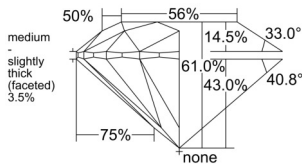

GIA®

FACSIMILE

GIA REPORT 2554169714

Verify this report at GIA.edu

GIA NATURAL DIAMOND DOSSIER®

May 06, 2026
GIA Report Number 2554169714
Shape and Cutting Style ..... Round Brilliant
Measurements ..... 4.75 - 4.77 x 2.91 mm

GRADING RESULTS

Carat Weight ..... 0.40 carat
Color Grade ..... E
Clarity Grade VS1
Cut Grade ..... Excellent

ADDITIONAL GRADING INFORMATION

Polish ..... Very Good
Symmetry ..... Excellent
Fluorescence ..... None
Clarity Characteristics ..... Feather, Cloud, Pinpoint
Inscription(s): GIA 2554169714

PROPORTIONS

Profile to actual proportions

GRADING SCALES

GIA COLOR SCALE

COLORLESS	D
	E
	F
	G
	H
	I
	J
NEAR COLORLESS	K
	L
FAIN	M
	N
	O
	P
	Q
	R
	S
	T
	U
	V
	W
	X
	Y
LIGHT	Z

GIA CLARITY SCALE

FLAWLESS	INTERNAL FLAWLESS	
		FLAWLESS
VERY VERY SLIGHTLY INCLUDED	VVS₁	
	VVS₂	
VERY SLIGHTLY INCLUDED	VS₁	
	VS₂	
SLIGHTLY INCLUDED	SI₁	
	SI₂	
INCLUDED	I₁	
	I₂	
	I₃	

GIA CUT SCALE

EXCELLENT
VERY GOOD
GOOD
FAIR
POOR