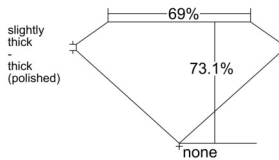

GIA®

FACSIMILE

GIA REPORT 2554168261

Verify this report at GIA.edu

GIA NATURAL DIAMOND DOSSIER®

May 02, 2026
GIA Report Number 2554168261
Shape and Cutting Style ..... **Square Modified Brilliant**
Measurements ..... 4.17 x 4.13 x 3.02 mm

GRADING RESULTS

Carat Weight ..... 0.43 carat
Color Grade ..... E
Clarity Grade VVS2

ADDITIONAL GRADING INFORMATION

Polish ..... Excellent
Symmetry ..... Very Good
Fluorescence ..... None
Clarity Characteristics ..... Pinpoint, Needle, Cloud
Inscription(s): GIA 2554168261

PROPORTIONS

Profile not to actual proportions

GRADING SCALES

GIA COLOR SCALE		GIA CLARITY SCALE			
COLORLESS	D	VERY VERY SLIGHTLY INCLUDED	FLAWLESS		
	E		INTERNALLY FLAWLESS		
	F	VERY SLIGHTLY INCLUDED	VVS₁		
	G		VVS₂		
	H		VS₁		
	NEAR COLORLESS	I	SLIGHTLY INCLUDED	VS₂	
		J		SI₁	
		FAINT	K	INCLUDED	SI₂
			L		I₁
			M		I₂
VERT LIGHT	N	LIGHT	I₃		
	O				
	P				
	Q				
	R