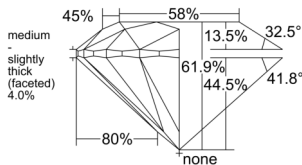

GIA®

FACSIMILE

GIA REPORT 2554167221

Verify this report at GIA.edu

GIA NATURAL DIAMOND DOSSIER®

May 02, 2026
GIA Report Number 2554167221
Shape and Cutting Style ..... Round Brilliant
Measurements ..... 4.78 - 4.81 x 2.96 mm

GRADING RESULTS

Carat Weight ..... 0.41 carat
Color Grade ..... D
Clarity Grade VVS1
Cut Grade ..... Excellent

ADDITIONAL GRADING INFORMATION

Polish ..... Excellent
Symmetry ..... Excellent
Fluorescence ..... Medium Blue
Clarity Characteristics ..... Pinpoint
Inscription(s): GIA 2554167221

PROPORTIONS

Profile to actual proportions

GRADING SCALES

GIA COLOR SCALE	GIA CLARITY SCALE	GIA CUT SCALE	
D	FLAWLESS	EXCELLENT	
E	INTERNALLY FLAWLESS		
F		VVS₁	VERY GOOD
G	VVS₂		
H	VS₁	GOOD	
I	VS₂		
J	SI₁	FAIR	
K	SI₂		
L	I₁	POOR	
M			
N			
O	I₂		
P			
Q			
R	I₃		
S			
T			
U			
V			
W			
X			
Y			
Z