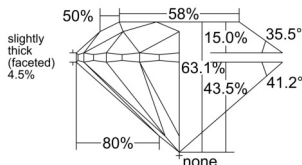

GIA®

FACSIMILE

GIA NATURAL DIAMOND DOSSIER®

May 04, 2026
GIA Report Number 2554163345
Shape and Cutting Style ..... Round Brilliant
Measurements ..... 4.63 - 4.68 x 2.94 mm

GRADING RESULTS

Carat Weight ..... 0.40 carat
Color Grade ..... D
Clarity Grade VS1
Cut Grade ..... Very Good

ADDITIONAL GRADING INFORMATION

Polish ..... Excellent
Symmetry ..... Very Good
Fluorescence ..... Medium Blue
Clarity Characteristics ..... Crystal, Pinpoint
Inscription(s): GIA 2554163345

GIA REPORT 2554163345

Verify this report at GIA.edu

PROPORTIONS

Profile to actual proportions

GRADING SCALES

GIA COLOR SCALE

COLORLESS	D
	E
	F
	G
	H
	I
	J
NEAR COLORLESS	K
	L
FAIN	M
	N
	O
	P
	Q
VERY LIGHT	R
	S
	T
	U
	V
	W
	X
	Y
LIGHT	Z

GIA CLARITY SCALE

FLAWLESS	INTERNAL FLAWLESS	
		EXCELLENT
VERY VERY SLIGHTLY INCLUDED	VVS₁	
	VVS₂	
VERY SLIGHTLY INCLUDED	VS₁	
	VS₂	
SLIGHTLY INCLUDED	SI₁	
	SI₂	
INCLUDED	I₁	
	I₂	
	I₃	
POOR		

GIA CUT SCALE

EXCELLENT
VERY GOOD
GOOD
FAIR
POOR