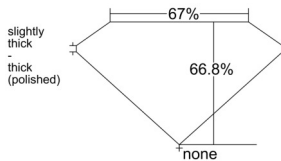

GIA®

FACSIMILE

GIA REPORT 2554157504

Verify this report at GIA.edu

GIA NATURAL DIAMOND DOSSIER®

May 02, 2026
GIA Report Number 2554157504
Shape and Cutting Style ..... **Cut-Cornered Rectangular Modified Brilliant**
Measurements ..... 6.45 x 4.42 x 2.95 mm

GRADING RESULTS

Carat Weight ..... 0.70 carat
Color Grade ..... F
Clarity Grade VS2

ADDITIONAL GRADING INFORMATION

Polish ..... Excellent
Symmetry ..... Excellent
Fluorescence ..... Faint
Clarity Characteristics ..... Crystal, Cloud
Inscription(s): GIA 2554157504

PROPORTIONS

Profile not to actual proportions

GRADING SCALES

GIA COLOR SCALE		GIA CLARITY SCALE	
COLORLESS	D	VERY VERY SLIGHTLY INCLUDED	FLAWLESS
	E		INTERNALLY FLAWLESS
	F		VVS₁
	G		VVS₂
	H		VS₁
	I		VS₂
	J		SI₁
	K		SI₂
	L		I₁
	M		I₂
NEAR COLORLESS	N	SLIGHTLY INCLUDED	I₃
	O		
	P		
	Q		
FAINT	R		
	S		
	T		
	U		
VERT LIGHT	V		
	W		
	X		
	Y		
LIGHT	Z