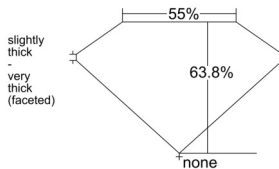

GIA®

FACSIMILE

GIA REPORT 2554156643

Verify this report at GIA.edu

GIA NATURAL DIAMOND DOSSIER®

April 30, 2026
GIA Report Number 2554156643
Shape and Cutting Style ..... Heart Brilliant
Measurements ..... 4.59 x 5.52 x 3.52 mm

GRADING RESULTS

Carat Weight ..... 0.50 carat
Color Grade ..... E
Clarity Grade VS1

ADDITIONAL GRADING INFORMATION

Polish ..... Excellent
Symmetry ..... Very Good
Fluorescence ..... None
Clarity Characteristics ..... Cloud, Pinpoint
Inscription(s): GIA 2554156643

PROPORTIONS

Profile not to actual proportions

GRADING SCALES

GIA COLOR SCALE		GIA CLARITY SCALE			
COLORLESS	D	VERY VERY SLIGHTLY INCLUDED	FLAWLESS		
	E		INTERNALLY FLAWLESS		
	F	VERY SLIGHTLY INCLUDED	VS₁		
	G		VS₂		
	H		VS₁		
	NEAR COLORLESS	I	SLIGHTLY INCLUDED	VS₂	
		J		SI₁	
		FAINT	K	INCLUDED	SI₂
			L		I₁
			M		I₂
VERT LIGHT	N	LIGHT	I₃		
	O				
	P				
	Q				
	R