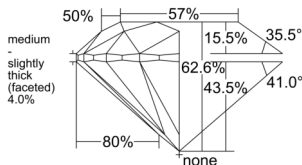

GIA®

FACSIMILE

GIA REPORT 2554155996

Verify this report at GIA.edu

GIA NATURAL DIAMOND DOSSIER®

May 06, 2026
GIA Report Number 2554155996
Shape and Cutting Style ..... Round Brilliant
Measurements ..... 5.04 - 5.08 x 3.17 mm

GRADING RESULTS

Carat Weight ..... 0.50 carat
Color Grade ..... D
Clarity Grade S11
Cut Grade ..... Excellent

ADDITIONAL GRADING INFORMATION

Polish ..... Excellent
Symmetry ..... Excellent
Fluorescence ..... None
Clarity Characteristics ..... Crystal, Cloud, Knot
Inscription(s): GIA 2554155996

PROPORTIONS

GRADING SCALES

GIA COLOR SCALE

COLOREDNESS	D
	E
	F
	G
	H
	I
	J
NEAR COLORLESS	K
	L
FAIN	M
	N
	O
	P
VERY LIGHT	Q
	R
	S
	T
	U
	V
	W
	X
	Y
LIGHT	Z

GIA CLARITY SCALE

FLAWLESS	INTERNAL FLAWLESS	
		FLAWLESS
VERY VERY SLIGHTLY INCLUDED	VVS₁	
	VVS₂	
VERY SLIGHTLY INCLUDED	VS₁	
	VS₂	
SLIGHTLY INCLUDED	SI₁	
	SI₂	
INCLUDED	I₁	
	I₂	
	I₃	

GIA CUT SCALE

EXCELLENT
VERY GOOD
GOOD
FAIR
POOR