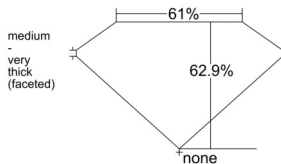

GIA®

FACSIMILE

GIA REPORT 2554155978

Verify this report at GIA.edu

GIA NATURAL DIAMOND DOSSIER®

May 06, 2026
GIA Report Number 2554155978
Shape and Cutting Style ..... Oval Brilliant
Measurements ..... 7.46 x 4.79 x 3.02 mm

GRADING RESULTS

Carat Weight ..... 0.70 carat
Color Grade ..... D
Clarity Grade S11

ADDITIONAL GRADING INFORMATION

Polish ..... Excellent
Symmetry ..... Very Good
Fluorescence ..... None
Clarity Characteristics ..... Cloud, Crystal, Feather
Inscription(s): GIA 2554155978

PROPORTIONS

Profile not to actual proportions

GRADING SCALES

GIA COLOR SCALE		GIA CLARITY SCALE	
COLORLESS	D	VERY VERY SLIGHTLY INCLUDED	FLAWLESS
	E		INTERNALLY FLAWLESS
	F		VVS₁
	G		VVS₂
	H		VS₁
	I		VS₂
	J		SI₁
	K		SI₂
	L		I₁
	M		I₂
NEAR COLORLESS	N	SLIGHTLY INCLUDED	I₃
	O		
	P		
	Q		
FAINT	R		
	S		
	T		
	U		
VERT LIGHT	V		
	W		
	X		
	Y		
LIGHT	Z