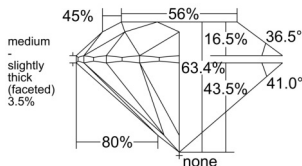

GIA®

FACSIMILE

GIA REPORT 2554152295

Verify this report at GIA.edu

GIA NATURAL DIAMOND DOSSIER®

May 04, 2026
GIA Report Number 2554152295
Shape and Cutting Style ..... Round Brilliant
Measurements ..... 5.61 - 5.66 x 3.57 mm

GRADING RESULTS

Carat Weight ..... 0.70 carat
Color Grade ..... J
Clarity Grade VS1
Cut Grade ..... Excellent

ADDITIONAL GRADING INFORMATION

Polish ..... Excellent
Symmetry ..... Excellent
Fluorescence ..... None
Clarity Characteristics ..... Cloud, Pinpoint
Inscription(s): GIA 2554152295

PROPORTIONS

GRADING SCALES

GIA COLOR SCALE	GIA CLARITY SCALE	GIA CUT SCALE
COLOURLESS	FLAWLESS	EXCELLENT
D	INTERNALLY FLAWLESS	
E	VVS₁	VERY GOOD
F		
G	VS₁	GOOD
H		
I	SI₁	FAIR
J		
K	I₁	POOR
L		
M	I₂	
N	I₃	
O		
P		
Q		
R		
S		
T		
U		
V		
W		
X		
Y		
Z