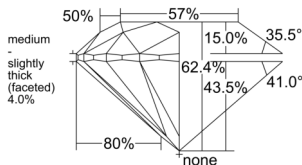

GIA®

FACSIMILE

GIA REPORT 2554151609

Verify this report at GIA.edu

GIA NATURAL DIAMOND DOSSIER®

May 03, 2026
GIA Report Number 2554151609
Shape and Cutting Style ..... Round Brilliant
Measurements ..... 5.01 - 5.07 x 3.15 mm

GRADING RESULTS

Carat Weight ..... 0.50 carat
Color Grade ..... H
Clarity Grade VS1
Cut Grade ..... Excellent

ADDITIONAL GRADING INFORMATION

Polish ..... Excellent
Symmetry ..... Very Good
Fluorescence ..... Medium Blue
Clarity Characteristics..... Indented Natural, Cloud, Pinpoint
Inscription(s): GIA 2554151609

PROPORTIONS

GRADING SCALES

GIA COLOR SCALE

COLORLESS	D
	E
	F
	G
	H
	I
	J
NEAR COLORLESS	K
	L
FAIN	M
	N
	O
	P
	Q
VERY LIGHT	R
	S
	T
	U
	V
	W
	X
	Y
LIGHT	Z

GIA CLARITY SCALE

FLAWLESS	INTERNAL FLAWLESS	
		FLAWLESS
VERY VERY SLIGHTLY INCLUDED	VVS₁	
	VVS₂	
VERY SLIGHTLY INCLUDED	VS₁	
	VS₂	
SLIGHTLY INCLUDED	SI₁	
	SI₂	
INCLUDED	I₁	
	I₂	
	I₃	

GIA CUT SCALE

EXCELLENT
VERY GOOD
GOOD
FAIR
POOR