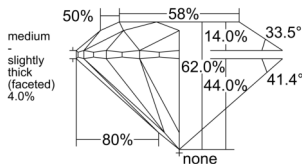

GIA®

FACSIMILE

GIA NATURAL DIAMOND DOSSIER®

April 25, 2026
GIA Report Number 2554125937
Shape and Cutting Style ..... Round Brilliant
Measurements ..... 4.44 - 4.46 x 2.76 mm

GRADING RESULTS

Carat Weight ..... 0.33 carat
Color Grade ..... E
Clarity Grade VS1
Cut Grade ..... Excellent

ADDITIONAL GRADING INFORMATION

Polish ..... Excellent
Symmetry ..... Excellent
Fluorescence ..... None
Clarity Characteristics ..... Cloud, Pinpoint
Inscription(s): GIA 2554125937

GIA REPORT 2554125937

Verify this report at GIA.edu

PROPORTIONS

Profile to actual proportions