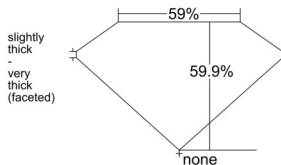

GIA®

FACSIMILE

GIA REPORT 2554118112

Verify this report at GIA.edu

GIA NATURAL DIAMOND DOSSIER®

May 04, 2026
GIA Report Number 2554118112
Shape and Cutting Style ..... Heart Brilliant
Measurements ..... 6.01 x 6.60 x 3.96 mm

GRADING RESULTS

Carat Weight ..... 0.91 carat
Color Grade ..... G
Clarity Grade VS2

ADDITIONAL GRADING INFORMATION

Polish ..... Excellent
Symmetry ..... Excellent
Fluorescence ..... Faint
Clarity Characteristics ..... Crystal, Cloud, Feather
Inscription(s): GIA 2554118112

PROPORTIONS

Profile not to actual proportions

GRADING SCALES

GIA COLOR SCALE		GIA CLARITY SCALE			
COLORLESS	D	VERY VERY SLIGHTLY INCLUDED	FLAWLESS		
	E		INTERNALLY FLAWLESS		
	F	VERY SLIGHTLY INCLUDED	VVS₁		
	G		VVS₂		
	H		VS₁		
	NEAR COLORLESS	I	SLIGHTLY INCLUDED	VS₂	
		J		SI₁	
		FAINT	K	INCLUDED	SI₂
			L		I₁
			M		I₂
VERT LIGHT	N	LIGHT	I₃		
	O				
	P				
	Q				
	R