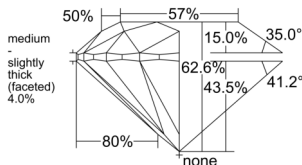

GIA®

FACSIMILE

GIA REPORT 2554108041

Verify this report at GIA.edu

GIA NATURAL DIAMOND DOSSIER®

April 29, 2026
GIA Report Number 2554108041
Shape and Cutting Style ..... Round Brilliant
Measurements ..... 4.45 - 4.47 x 2.79 mm

GRADING RESULTS

Carat Weight ..... 0.34 carat
Color Grade ..... G
Clarity Grade VVS2
Cut Grade ..... Excellent

ADDITIONAL GRADING INFORMATION

Polish ..... Excellent
Symmetry ..... Excellent
Fluorescence ..... Medium Blue
Clarity Characteristics..... Pinpoint, Internal Graining, Indented
Natural, Surface Graining

Inscription(s): GIA 2554108041

PROPORTIONS

GRADING SCALES

GIA COLOR SCALE

COLOREDNESS	D
	E
	F
	G
	H
	I
NEAR COLORLESS	J
	K
	L
Faint	M
	N
	O
	P
	Q
	R
	S
	T
	U
	V
	W
	X
	Y
Light	Z

GIA CLARITY SCALE

FLAWLESS	INTERNAL FLAWLESS	
		FLAWLESS
VERY VERY SLIGHTLY INCLUDED	VERY SLIGHTLY INCLUDED	
		VVS₁
	VVS₂	
SLIGHTLY INCLUDED	INCLUDED	
		VS₁
	VS₂	
	SI₁	
	SI₂	
	I₁	
	I₂	
	I₃	

GIA CUT SCALE

EXCELLENT
VERY GOOD
GOOD
FAIR
POOR