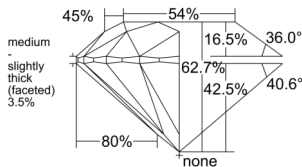

GIA®

FACSIMILE

GIA REPORT 2554107077

Verify this report at GIA.edu

GIA NATURAL DIAMOND DOSSIER®

April 26, 2026
GIA Report Number 2554107077
Shape and Cutting Style ..... Round Brilliant
Measurements ..... 5.93 - 5.97 x 3.73 mm

GRADING RESULTS

Carat Weight ..... 0.80 carat
Color Grade ..... J
Clarity Grade VS2
Cut Grade ..... Excellent

ADDITIONAL GRADING INFORMATION

Polish ..... Excellent
Symmetry ..... Excellent
Fluorescence ..... None
Clarity Characteristics..... Crystal, Twinning Wisp, Cloud
Inspection(s): GIA 2554107077

PROPORTIONS

Profile to actual proportions