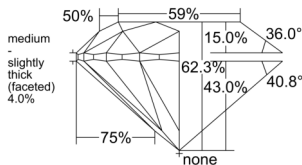

GIA®

FACSIMILE

GIA REPORT 2554106938

Verify this report at GIA.edu

GIA NATURAL DIAMOND DOSSIER®

April 25, 2026
GIA Report Number 2554106938
Shape and Cutting Style ..... Round Brilliant
Measurements ..... 6.10 - 6.14 x 3.82 mm

GRADING RESULTS

Carat Weight ..... 0.90 carat
Color Grade ..... K
Clarity Grade VS1
Cut Grade ..... Excellent

ADDITIONAL GRADING INFORMATION

Polish ..... Excellent
Symmetry ..... Excellent
Fluorescence ..... None
Clarity Characteristics ..... Crystal, Pinpoint
Inscription(s): GIA 2554106938

PROPORTIONS

Profile to actual proportions

GRADING SCALES

GIA COLOR SCALE

COLOURLESS	D
	E
	F
	G
	H
	I
	J
NEAR COLOURLESS	K
	L
FAIN	M
	N
	O
	P
	Q
VERY LIGHT	R
	S
	T
	U
	V
	W
	X
	Y
LIGHT	Z

GIA CLARITY SCALE

FLAWLESS	INTERNAL FLAWLESS	
		FLAWLESS
VERY VERY SLIGHTLY INCLUDED	VVS₁	
	VVS₂	
VERY SLIGHTLY INCLUDED	VS₁	
	VS₂	
SLIGHTLY INCLUDED	SI₁	
	SI₂	
INCLUDED	I₁	
	I₂	
	I₃	

GIA CUT SCALE

EXCELLENT
VERY GOOD
GOOD
FAIR
POOR