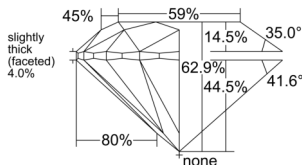

GIA®

FACSIMILE

GIA REPORT 2554106811

Verify this report at GIA.edu

GIA NATURAL DIAMOND DOSSIER®

April 26, 2026
GIA Report Number 2554106811
Shape and Cutting Style ..... Round Brilliant
Measurements ..... 5.03 - 5.07 x 3.18 mm

GRADING RESULTS

Carat Weight ..... 0.50 carat
Color Grade I
Clarity Grade VS1
Cut Grade ..... Excellent

ADDITIONAL GRADING INFORMATION

Polish ..... Excellent
Symmetry ..... Excellent
Fluorescence ..... None
Clarity Characteristics..... Crystal, Cloud, Needle, Pinpoint
Inspection(s): GIA 2554106811

PROPORTIONS

Profile to actual proportions