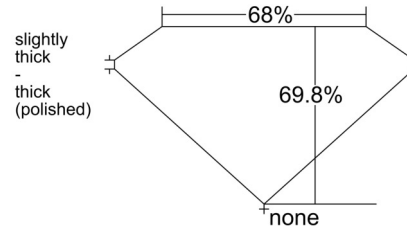

GIA NATURAL DIAMOND GRADING REPORT

April 20, 2026
GIA Report Number 2554036593
Shape and Cutting Style Emerald Cut
Measurements 7.74 x 5.57 x 3.89 mm

GRADING RESULTS

Carat Weight 1.70 carat
Color Grade K
Clarity Grade VS1

Profile not to actual proportions

CLARITY CHARACTERISTICS

KEY TO SYMBOLS*

- Feather
- Cloud
- Pinpoint

* Red symbols denote internal characteristics (inclusions). Green or black symbols denote external characteristics (blemishes). Diagram is an approximate representation of the diamond, and symbols shown indicate type, position, and approximate size of clarity characteristics. All clarity characteristics may not be shown. Details of finish are not shown.