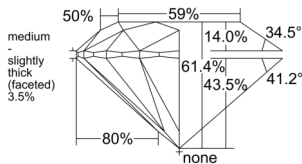

GIA®

FACSIMILE

GIA REPORT 2548921740

Verify this report at GIA.edu

GIA NATURAL DIAMOND DOSSIER®

March 28, 2026
GIA Report Number 2548921740
Shape and Cutting Style ..... Round Brilliant
Measurements ..... 4.92 - 4.95 x 3.03 mm

GRADING RESULTS

Carat Weight ..... 0.45 carat
Color Grade I
Clarity Grade VS1
Cut Grade ..... Excellent

ADDITIONAL GRADING INFORMATION

Polish ..... Excellent
Symmetry ..... Excellent
Fluorescence ..... None
Clarity Characteristics ..... Cloud
Inscription(s): GIA 2548921740

PROPORTIONS

Profile to actual proportions

GRADING SCALES

GIA COLOR SCALE	GIA CLARITY SCALE	GIA CUT SCALE	
D	FLAWLESS	EXCELLENT	
E	INTERNALLY FLAWLESS		
F		VVS₁	VERY GOOD
G	VVS₂		
H	VS₁	GOOD	
I	VS₂		
J	SI₁	FAIR	
K	SI₂		
L	I₁	POOR	
M	I₂		
N	I₃		
O			
P			
Q			
R			
S			
T			
U			
V			
W			
X			
Y			
Z