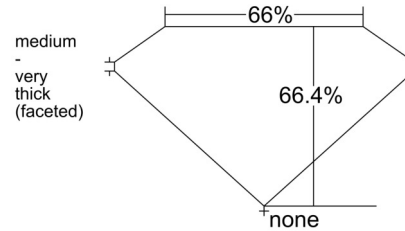

GIA NATURAL DIAMOND GRADING REPORT

March 27, 2026
 GIA Report Number 2548894769
 Shape and Cutting Style Cushion Modified Brilliant
 Measurements 7.92 x 6.08 x 4.04 mm

GRADING RESULTS

Carat Weight 1.50 carat
 Color Grade L
 Clarity Grade VS1

ADDITIONAL GRADING INFORMATION

Polish Excellent
 Symmetry Very Good
 Fluorescence Faint
 Inscription(s): GIA 2548894769
Comments: Additional pinpoints are not shown.

PROPORTIONS

Profile not to actual proportions

CLARITY CHARACTERISTICS

KEY TO SYMBOLS*

- Feather
- Pinpoint
- Indented Natural

* Red symbols denote internal characteristics (inclusions). Green or black symbols denote external characteristics (blemishes). Diagram is an approximate representation of the diamond, and symbols shown indicate type, position, and approximate size of clarity characteristics. All clarity characteristics may not be shown. Details of finish are not shown.