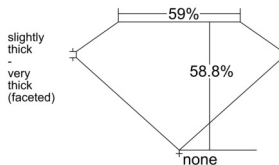

GIA®

FACSIMILE

GIA REPORT 2548883323

Verify this report at GIA.edu

GIA NATURAL DIAMOND DOSSIER®

March 25, 2026
GIA Report Number 2548883323
Shape and Cutting Style ..... Heart Brilliant
Measurements ..... 4.88 x 5.63 x 3.31 mm

GRADING RESULTS

Carat Weight ..... 0.55 carat
Color Grade ..... E
Clarity Grade VS1

ADDITIONAL GRADING INFORMATION

Polish ..... Very Good
Symmetry ..... Excellent
Fluorescence ..... Faint
Clarity Characteristics ..... Crystal, Pinpoint
Inscription(s): GIA 2548883323

PROPORTIONS

Profile not to actual proportions

GRADING SCALES

GIA COLOR SCALE		GIA CLARITY SCALE			
COLORLESS	D	VERY VERY SLIGHTLY INCLUDED	FLAWLESS		
	E		INTERNALLY FLAWLESS		
	F	VERY SLIGHTLY INCLUDED	VS₁		
	G		VS₂		
	H		VS₁		
	NEAR COLORLESS	I	SLIGHTLY INCLUDED	VS₂	
		J		SI₁	
		FAINT	K	INCLUDED	SI₂
			L		I₁
			M		I₂
N			I₃		
VERT LIGHT	O	INCLUDED			
	P				
	Q				
	R				
	S				
	T				
LIGHT	U				
	V				
	W				
	X				
Y					
Z