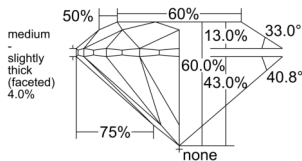

GIA®

FACSIMILE

GIA REPORT 2548817466

Verify this report at GIA.edu

GIA NATURAL DIAMOND DOSSIER®

March 18, 2026
GIA Report Number 2548817466
Shape and Cutting Style ..... Round Brilliant
Measurements ..... 5.28 - 5.31 x 3.18 mm

GRADING RESULTS

Carat Weight ..... 0.55 carat
Color Grade ..... D
Clarity Grade VS1
Cut Grade ..... Excellent

ADDITIONAL GRADING INFORMATION

Polish ..... Excellent
Symmetry ..... Excellent
Fluorescence ..... Medium Blue
Clarity Characteristics ..... Crystal, Pinpoint
Inscription(s): GIA 2548817466

PROPORTIONS

Profile to actual proportions

GRADING SCALES

GIA COLOR SCALE	GIA CLARITY SCALE	GIA CUT SCALE	
D	FLAWLESS	EXCELLENT	
E	INTERNALLY FLAWLESS		
F		VVS₁	VERY GOOD
G	VVS₂		
H	VS₁	GOOD	
I	VS₂		
J	SI₁	FAIR	
K	SI₂		
L	I₁	POOR	
M			
N			
O	I₂		
P			
Q			
R	I₃		
S			
T			
U			
V			
W			
X			
Y			
Z