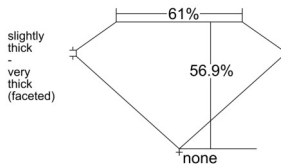

GIA®

FACSIMILE

GIA REPORT 2548799578

Verify this report at GIA.edu

GIA NATURAL DIAMOND DOSSIER®

March 12, 2026
GIA Report Number 2548799578
Shape and Cutting Style ..... Heart Brilliant
Measurements ..... 5.30 x 6.29 x 3.58 mm

GRADING RESULTS

Carat Weight ..... 0.70 carat
Color Grade ..... G
Clarity Grade VVS1

ADDITIONAL GRADING INFORMATION

Polish ..... Excellent
Symmetry ..... Excellent
Fluorescence ..... None
Clarity Characteristics ..... Pinpoint
Inscription(s): GIA 2548799578

PROPORTIONS

Profile not to actual proportions

GRADING SCALES

GIA COLOR SCALE		GIA CLARITY SCALE			
COLORLESS	D	VERY VERY SLIGHTLY INCLUDED	FLAWLESS		
	E		INTERNALLY FLAWLESS		
	F	VERY SLIGHTLY INCLUDED	VVS₁		
	G		VVS₂		
	H		VS₁		
	NEAR COLORLESS	I	SLIGHTLY INCLUDED	VS₂	
		J		SI₁	
		FAINT	K	INCLUDED	SI₂
			L		I₁
			M		I₂
VERT LIGHT	N	LIGHT	I₃		
	O				
	P				
	Q				
	R