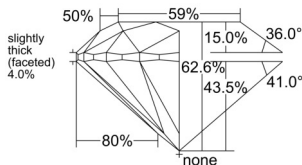

GIA®

FACSIMILE

GIA NATURAL DIAMOND DOSSIER®

March 11, 2026
GIA Report Number 2548789684
Shape and Cutting Style ..... Round Brilliant
Measurements ..... 5.34 - 5.37 x 3.35 mm

GRADING RESULTS

Carat Weight ..... 0.60 carat
Color Grade ..... J
Clarity Grade VS1
Cut Grade ..... Excellent

ADDITIONAL GRADING INFORMATION

Polish ..... Excellent
Symmetry ..... Excellent
Fluorescence ..... None
Clarity Characteristics ..... Cloud, Pinpoint
Inscription(s): GIA 2548789684

GIA REPORT 2548789684

Verify this report at GIA.edu

PROPORTIONS

Profile to actual proportions