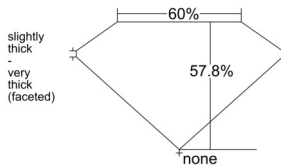

GIA®

FACSIMILE

GIA REPORT 2548765961

Verify this report at GIA.edu

GIA NATURAL DIAMOND DOSSIER®

March 09, 2026
GIA Report Number 2548765961
Shape and Cutting Style ..... Heart Brilliant
Measurements ..... 5.34 x 6.27 x 3.62 mm

GRADING RESULTS

Carat Weight ..... 0.71 carat
Color Grade ..... H
Clarity Grade ..... Internally Flawless

ADDITIONAL GRADING INFORMATION

Polish ..... Excellent
Symmetry ..... Excellent
Fluorescence ..... None
Clarity Characteristics ..... Minor Details of Polish
Inscription(s): GIA 2548765961

PROPORTIONS

Profile not to actual proportions

GRADING SCALES

GIA COLOR SCALE		GIA CLARITY SCALE			
COLORLESS	D	VERY VERY SLIGHTLY INCLUDED	FLAWLESS		
	E		INTERNALLY FLAWLESS		
	F	VERY SLIGHTLY INCLUDED	VVS₁		
	G		VVS₂		
	H		VS₁		
	NEAR COLORLESS	I	VERY SLIGHTLY INCLUDED	VS₂	
		J		SI₁	
		FAINT	K	SLIGHTLY INCLUDED	SI₂
			L		I₁
			M		I₂
VERT LIGHT	N	INCLUDED	I₃		
	O				
	P				
	Q				
	R				
LIGHT	S				
	T				
	U				
	V				
	W				
	X				
	Y				
	Z