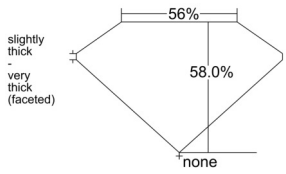

GIA®

FACSIMILE

GIA REPORT 2548764340

Verify this report at GIA.edu

GIA NATURAL DIAMOND DOSSIER®

March 06, 2026
GIA Report Number **2548764340**
Shape and Cutting Style ..... **Heart Brilliant**
Measurements ..... **5.22 x 6.18 x 3.58 mm**

GRADING RESULTS

Carat Weight ..... **0.70 carat**
Color Grade ..... **I**
Clarity Grade **VS1**

ADDITIONAL GRADING INFORMATION

Polish ..... **Excellent**
Symmetry ..... **Very Good**
Fluorescence ..... **None**
Clarity Characteristics ..... **Feather**
Inscription(s): GIA 2548764340

PROPORTIONS

Profile not to actual proportions

GRADING SCALES

GIA COLOR SCALE		GIA CLARITY SCALE			
COLORLESS	D	VERY VERY SLIGHTLY INCLUDED	FLAWLESS		
	E		INTERNALLY FLAWLESS		
	F	VERY SLIGHTLY INCLUDED	VVS₁		
	G		VVS₂		
	NEAR COLORLESS	H	INCLUDED	VS₁	
		I		VS₂	
	FAINT	J	SLIGHTLY INCLUDED	SI₁	
		K		SI₂	
		VERT LIGHT	L	INCLUDED	I₁
			M		I₂
N			I₃		
LIGHT			O		
			P		
Q					
R					
S					
T					
U					
V					
W					
X					
Y					
Z