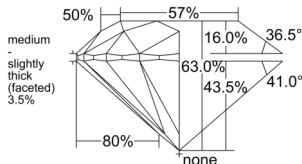

GIA®

FACSIMILE

GIA REPORT 2548761821

Verify this report at GIA.edu

GIA NATURAL DIAMOND DOSSIER®

March 06, 2026
GIA Report Number 2548761821
Shape and Cutting Style ..... Round Brilliant
Measurements ..... 5.37 - 5.42 x 3.40 mm

GRADING RESULTS

Carat Weight ..... 0.61 carat
Color Grade ..... F
Clarity Grade VS2
Cut Grade ..... Excellent

ADDITIONAL GRADING INFORMATION

Polish ..... Excellent
Symmetry ..... Excellent
Fluorescence ..... None
Clarity Characteristics ..... Crystal
Inscription(s): GIA 2548761821

PROPORTIONS

GRADING SCALES

GIA COLOR SCALE	GIA CLARITY SCALE	GIA CUT SCALE	
D	FLAWLESS	EXCELLENT	
E	INTERNALLY FLAWLESS		
F		VVS₁	VERY GOOD
G	VVS₂		
H	VS₁	GOOD	
I	VS₂		
J	SI₁	FAIR	
K	SI₂		
L	I₁	POOR	
M	I₂		
N	I₃		
O			
P			
Q			
R			
S			
T			
U			
V			
W			
X			
Y			
Z