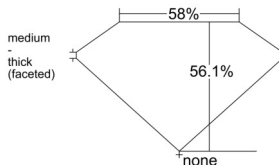

GIA®

FACSIMILE

GIA REPORT 2548741159

Verify this report at GIA.edu

GIA NATURAL DIAMOND DOSSIER®

March 05, 2026
GIA Report Number 2548741159
Shape and Cutting Style ..... Heart Brilliant
Measurements ..... 5.56 x 6.19 x 3.47 mm

GRADING RESULTS

Carat Weight ..... 0.71 carat
Color Grade I
Clarity Grade VS1

ADDITIONAL GRADING INFORMATION

Polish ..... Excellent
Symmetry ..... Excellent
Fluorescence ..... None
Clarity Characteristics ..... Internal Graining
Inscription(s): GIA 2548741159

PROPORTIONS

Profile not to actual proportions

GRADING SCALES

GIA COLOR SCALE		GIA CLARITY SCALE			
COLORLESS	D	VERY VERY SLIGHTLY INCLUDED	FLAWLESS		
	E		INTERNALLY FLAWLESS		
	F	VERY SLIGHTLY INCLUDED	VVS₁		
	G		VVS₂		
	H		VS₁		
	NEAR COLORLESS	I	SLIGHTLY INCLUDED	VS₂	
		J		SI₁	
		FAINT	K	INCLUDED	SI₂
			L		I₁
			M		I₂
VERTICALLY LIGHT	N	LIGHT	I₃		
	O				
	P				
	Q				
	R