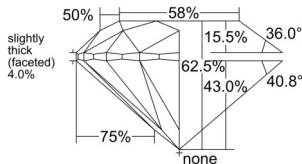

GIA®

FACSIMILE

GIA REPORT 2548678668

Verify this report at GIA.edu

GIA NATURAL DIAMOND DOSSIER®

February 20, 2026
GIA Report Number 2548678668
Shape and Cutting Style ..... Round Brilliant
Measurements ..... 5.62 - 5.64 x 3.52 mm

GRADING RESULTS

Carat Weight ..... 0.70 carat
Color Grade ..... G
Clarity Grade VS1
Cut Grade ..... Excellent

ADDITIONAL GRADING INFORMATION

Polish ..... Excellent
Symmetry ..... Excellent
Fluorescence ..... None
Clarity Characteristics ..... Cloud, Crystal
Inscription(s): GIA 2548678668

PROPORTIONS

Profile to actual proportions