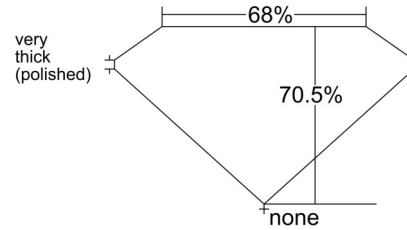

GIA NATURAL DIAMOND GRADING REPORT

February 23, 2026
 GIA Report Number 2548655707
 Shape and Cutting Style Emerald Cut
 Measurements 7.70 x 5.22 x 3.68 mm

GRADING RESULTS

Carat Weight 1.50 carat
 Color Grade M
 Clarity Grade VS1

ADDITIONAL GRADING INFORMATION

Polish Excellent
 Symmetry Very Good
 Fluorescence None
 Inscription(s): GIA 2548655707
Comments: Additional pinpoints are not shown.

PROPORTIONS

Profile not to actual proportions

CLARITY CHARACTERISTICS

KEY TO SYMBOLS*

- Indented Natural
- Pinpoint
- Needle

* Red symbols denote internal characteristics (inclusions). Green or black symbols denote external characteristics (blemishes). Diagram is an approximate representation of the diamond, and symbols shown indicate type, position, and approximate size of clarity characteristics. All clarity characteristics may not be shown. Details of finish are not shown.