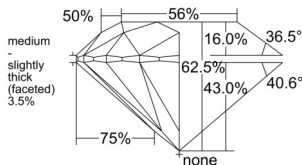

GIA®

FACSIMILE

GIA REPORT 2548641543

Verify this report at GIA.edu

GIA NATURAL DIAMOND DOSSIER®

February 16, 2026
GIA Report Number 2548641543
Shape and Cutting Style ..... Round Brilliant
Measurements ..... 4.69 - 4.72 x 2.94 mm

GRADING RESULTS

Carat Weight ..... 0.40 carat
Color Grade ..... D
Clarity Grade VS1
Cut Grade ..... Excellent

ADDITIONAL GRADING INFORMATION

Polish ..... Excellent
Symmetry ..... Excellent
Fluorescence ..... Medium Blue
Clarity Characteristics..... Crystal, Indented Natural, Needle
Pinpoint

Inscription(s): GIA 2548641543

PROPORTIONS

Profile to actual proportions

GRADING SCALES

GIA COLOR SCALE	GIA CLARITY SCALE	GIA CUT SCALE	
D	FLAWLESS	EXCELLENT	
E	INTERNALLY FLAWLESS		
F		VVS₁	VERY GOOD
G	VVS₂		
H	VS₁	GOOD	
I	VS₂		
J	SI₁	FAIR	
K	SI₂		
L	I₁	POOR	
M	I₂		
N	I₃		
O			
P			
Q			
R			
S			
T			
U			
V			
W			
X			
Y			
Z