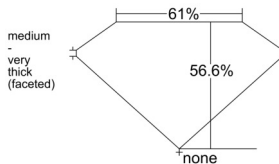

GIA®

FACSIMILE

GIA REPORT 2548592190

Verify this report at GIA.edu

GIA NATURAL DIAMOND DOSSIER®

February 06, 2026

GIA Report Number 2548592190

Shape and Cutting Style ..... Heart Brilliant

Measurements ..... 5.83 x 6.57 x 3.72 mm

GRADING RESULTS

Carat Weight ..... 0.83 carat

Color Grade ..... G

Clarity Grade SI1

ADDITIONAL GRADING INFORMATION

Polish ..... Excellent

Symmetry ..... Excellent

Fluorescence ..... Strong Blue

Clarity Characteristics ..... Crystal, Feather

Inscription(s): GIA 2548592190

PROPORTIONS

Profile not to actual proportions

GRADING SCALES

GIA COLOR SCALE		GIA CLARITY SCALE			
COLORLESS	D	VERY VERY SLIGHTLY INCLUDED	FLAWLESS		
	E		INTERNALLY FLAWLESS		
	F	VERY SLIGHTLY INCLUDED	VVS₁		
	G		VVS₂		
	H		VS₁		
	NEAR COLORLESS	I	SLIGHTLY INCLUDED	VS₂	
		J		SI₁	
		FAINT	K	INCLUDED	SI₂
			L		I₁
			M		I₂
VERT LIGHT	N	LIGHT	I₃		
	O				
	P				
	Q				
	R				
	S				
	T