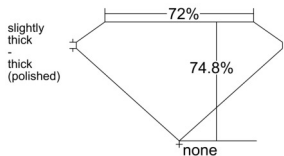

GIA®

FACSIMILE

GIA REPORT 2548530819

Verify this report at GIA.edu

GIA NATURAL DIAMOND DOSSIER®

January 29, 2026
GIA Report Number 2548530819
Shape and Cutting Style ..... Square Modified Brilliant
Measurements ..... 3.95 x 3.86 x 2.89 mm

GRADING RESULTS

Carat Weight ..... 0.37 carat
Color Grade ..... F
Clarity Grade VS1

ADDITIONAL GRADING INFORMATION

Polish ..... Excellent
Symmetry ..... Good
Fluorescence ..... Medium Blue
Clarity Characteristics ..... Crystal, Needle, Pinpoint
Inscription(s): GIA 2548530819

PROPORTIONS

Profile not to actual proportions

GRADING SCALES

GIA COLOR SCALE		GIA CLARITY SCALE			
COLORLESS	D	VERY VERY SLIGHTLY INCLUDED	FLAWLESS		
	E		INTERNALLY FLAWLESS		
	F	VERY SLIGHTLY INCLUDED	VS₁		
	G		VS₂		
	H		VS₁		
	NEAR COLORLESS	I	SLIGHTLY INCLUDED	SI₁	
		J		SI₂	
		FAINT	K	INCLUDED	I₁
			L		I₂
			M		I₃
VERT LIGHT	N				
	O				
	P				
	Q				
	R				
LIGHT	S				
	T				
	U				
	V				
	W				
X					
Y					
Z