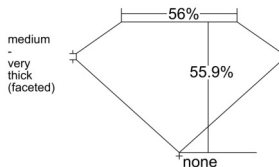

GIA®

FACSIMILE

GIA REPORT 2548487321

Verify this report at GIA.edu

GIA NATURAL DIAMOND DOSSIER®

January 21, 2026
GIA Report Number 2548487321
Shape and Cutting Style ..... Heart Brilliant
Measurements ..... 6.03 x 6.73 x 3.76 mm

GRADING RESULTS

Carat Weight ..... 0.90 carat
Color Grade I
Clarity Grade VS1

ADDITIONAL GRADING INFORMATION

Polish ..... Excellent
Symmetry ..... Excellent
Fluorescence ..... None
Clarity Characteristics ..... Feather
Inscription(s): GIA 2548487321

PROPORTIONS

Profile not to actual proportions

GRADING SCALES

GIA COLOR SCALE		GIA CLARITY SCALE			
COLORLESS	D	VERY VERY SLIGHTLY INCLUDED	FLAWLESS		
	E		INTERNALLY FLAWLESS		
	F	VERY SLIGHTLY INCLUDED	VVS₁		
	G		VVS₂		
	H		VS₁		
	NEAR COLORLESS	I	SLIGHTLY INCLUDED	VS₂	
		J		SI₁	
		FAINT	K	INCLUDED	SI₂
			L		I₁
			M		I₂
VERT LIGHT	N	LIGHT	I₃		
	O				
	P				
	Q				
	R				
	S