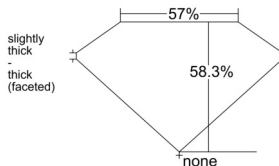

GIA®

FACSIMILE

GIA REPORT 2548477518

Verify this report at GIA.edu

GIA NATURAL DIAMOND DOSSIER®

January 20, 2026
GIA Report Number 2548477518
Shape and Cutting Style ..... Heart Brilliant
Measurements ..... 4.88 x 5.68 x 3.31 mm

GRADING RESULTS

Carat Weight ..... 0.52 carat
Color Grade ..... E
Clarity Grade VVS2

ADDITIONAL GRADING INFORMATION

Polish ..... Excellent
Symmetry ..... Excellent
Fluorescence ..... None
Clarity Characteristics ..... Pinpoint
Inscription(s): GIA 2548477518

PROPORTIONS

Profile not to actual proportions

GRADING SCALES

GIA COLOR SCALE		GIA CLARITY SCALE			
COLORLESS	D	VERY VERY SLIGHTLY INCLUDED	FLAWLESS		
	E		INTERNALLY FLAWLESS		
	F		VVS₁		
	G		VVS₂		
	NEAR COLORLESS	H	VERY SLIGHTLY INCLUDED	VS₁	
		I		VS₂	
		FAINT	J	SLIGHTLY INCLUDED	S₁
			K		S₂
	L		I₁		
	M		I₂		
N	I₃				
O					
VERT LIGHT	P	INCLUDED			
	Q				
	R				
	S				
	T				
	U				
	V				
	W				
LIGHT	X				
	Y				
	Z