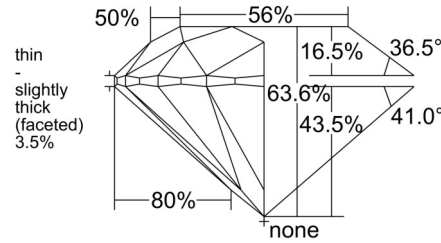

GIA NATURAL DIAMOND GRADING REPORT

January 13, 2026  
 GIA Report Number ..... 2548434067  
 Shape and Cutting Style ..... Round Brilliant  
 Measurements ..... 6.89 - 6.93 x 4.39 mm

GRADING RESULTS

Carat Weight ..... 1.30 carat  
 Color Grade ..... H  
 Clarity Grade ..... VVS2  
 Cut Grade ..... Excellent

Profile to actual proportions

CLARITY CHARACTERISTICS

KEY TO SYMBOLS\*

- Pinpoint
- ◡ Indented Natural

\* Red symbols denote internal characteristics (inclusions). Green or black symbols denote external characteristics (blemishes). Diagram is an approximate representation of the diamond, and symbols shown indicate type, position, and approximate size of clarity characteristics. All clarity characteristics may not be shown. Details of finish are not shown.